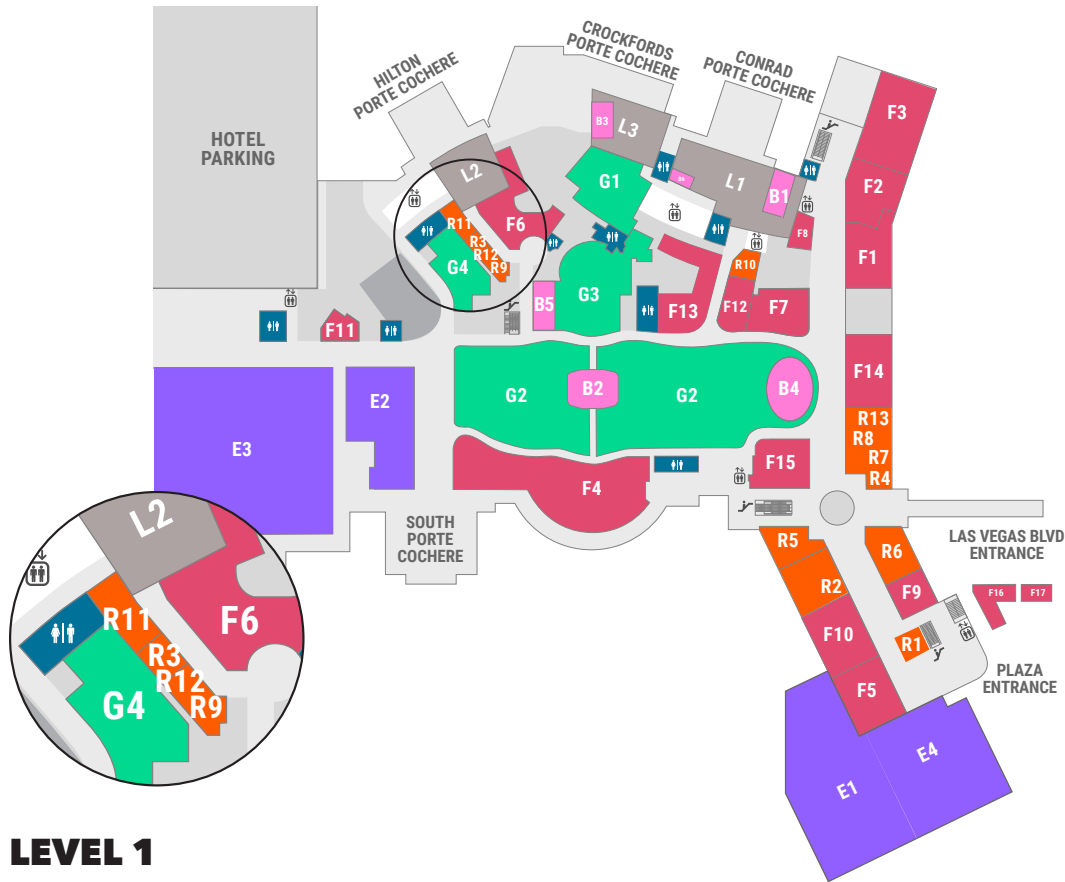

PROPERTY MAP

LEVEL 1

BARS

- B1 Conrad Lobby Bar
- B2 Crystal Bar
- B3 Crockfords Lobby Bar
- B4 Gatsby's Cocktail Lounge
- B5 High Limit Lounge
- B6 Allé Lounge on 66 (elevators to)

ENTERTAINMENT

- E1 Ayu Dayclub
- E2 Dawg House
- E3 Resorts World Theatre
- E4 Zouk Nightclub

FOOD & BEVERAGE

- F1 Bar Zazu
- F2 Brezza
- F3 Carversteak
- F4 Famous Foods
- F5 Fuhu
- F6 Genting Palace
- F7 Kusa Nori
- F8 Caviar Bar
- F9 Mulberry Street Pizzeria
- F10 RedTail
- F11 Starbucks
- F12 Sun's Out Buns Out
- F13 The Kitchen
- F14 ¡VIVA!
- F15 Wally's Wine
- F16 Tacos El Cabron

F17 Fat Tuesday

GAMING

- G1 Baccarat
- G2 Casino
- G3 Crockfords Casino & Lounge
- G4 Poker

LOBBIES

- L1 Conrad
- L2 Hilton
- L3 Crockfords

RETAIL

- R1 Aubi & Ramsa
- R2 Miss Behave Beauty Bar

- R3 Corso
- R4 Craig's Vegan
- R5 Fred Segal Men
- R6 Fred Segal Women
- R7 Hervé Leger
- R8 Judith Leber
- R9 Nectar Bath Treats
- R10 RW Store
- R11 RW Store
- R12 Sugarfina
- R13 Twila True

- RESTROOMS
- ESCALATORS
- ELEVATORS

*Coming Soon